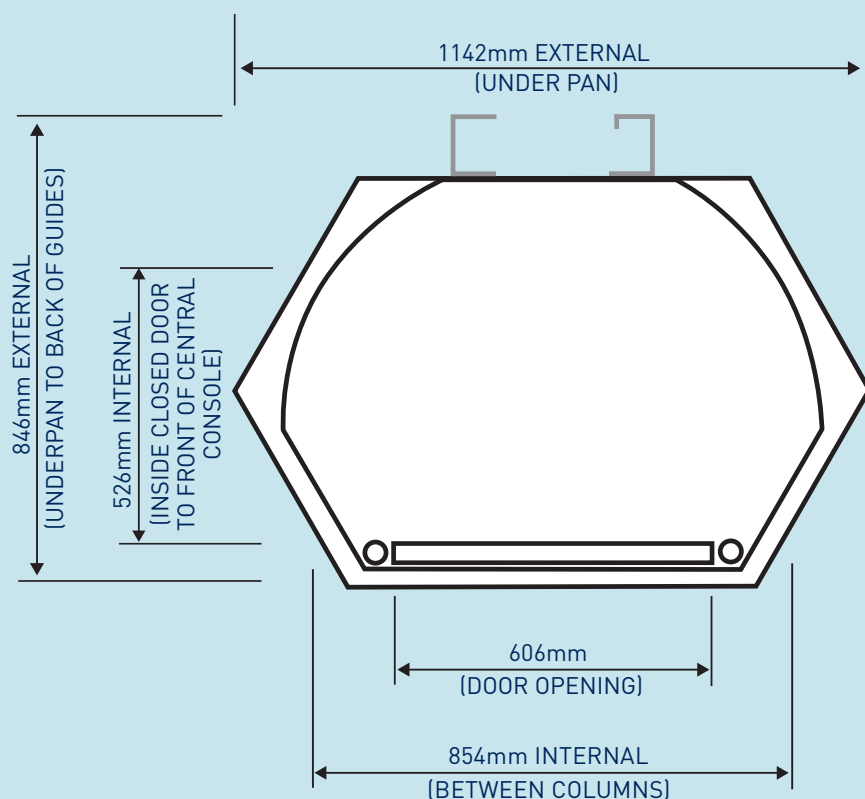

KEY *dimensions*

Slim and stylish, the Terry Lifestyle Lift has a small footprint and will fit discreetly almost anywhere in your home.

PEACE OF *mind*

At Terry Lifts we have combined luxury with the latest technology, making our new Lifestyle a top of the range lift of the highest quality.

Safety First

Your safety is our primary concern. It is important that you feel safe and secure when you are using your Lifestyle Lift.

- ✓ Fire protection between the upper and lower floors, whether the lift is parked upstairs or downstairs, to the requirements of BS5900: 2012
- ✓ For added security, the lift cannot travel unless the door is closed and the door will not open when the lift is travelling
- ✓ Pressure sensitive safety surfaces stop the lift if obstructed from above or below
- ✓ Battery backup allows you to return to the ground floor in safety in the event of a power failure
- ✓ Dimmed downlighting in lift cabin which will light up a darkened room when travelling from one floor to the next
- ✓ A load capacity of 250kg (39 stone)
- ✓ The lift is CE marked
- ✓ Certificated to EU Machinery Directive for a lift travel above 3 metres