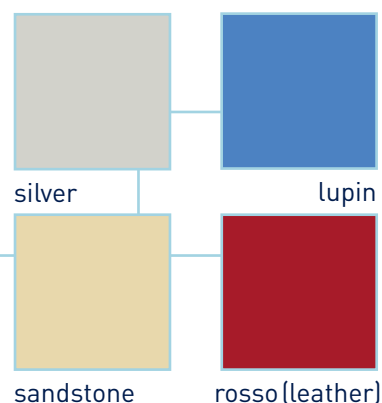

Choose from our range of colours and finishes to create the perfect lift for you.

optional features

flush mounted stainless steel control console

remote control

fold up seat

curved hand rail

customised finish

*Painted interior
centre console
colours*

*fabric interior
centre console
colours*

*exterior
colours*

flooring

finishes

You can customise almost every aspect of your lift, from the colour of the paint, the flooring, the type of lighting and the type of glass. Here are some ideas of the combinations of finishes you could have:

	Paint & fabrics	Seat	Flooring	Call stations	Hand rail
standard finish	White interior & exterior with painted silver centre console	No	Charcoal carpet	White touch sensitive cabin and landing call stations	Straight stainless steel
LS1	White interior & exterior with silver upholstered centre console	No	Charcoal carpet or finish to be provided and fitted by others	White touch sensitive cabin and landing call stations	Full, curved stainless steel
LS2	White interior & exterior with silver upholstered centre console	Yes	Charcoal carpet or finish to be provided and fitted by others	White touch sensitive cabin controls with flush mounted stainless steel landing controls	Curved stainless steel opposite seat
LS3	White interior & exterior with sandstone upholstered centre console	Yes	Biscuit carpet or finish to be provided and fitted by others	White touch sensitive cabin controls with flush mounted stainless steel landing controls	Curved stainless steel opposite seat
LS4	Interior & exterior in RAL colour of your choice with silver or sandstone upholstered centre console	No	Choose from standard range or finish to be provided and fitted by others	Flush mounted stainless steel cabin and landing controls	Fully curved stainless steel